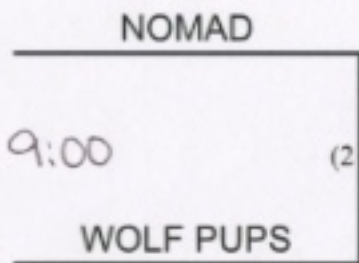

# 4 Teams - 3 Game Guarantee

5/6 Girls  
Court 8

COURT 1 4:00

(8) -----

-----  
L7 If First Loss

Loser's Bracket