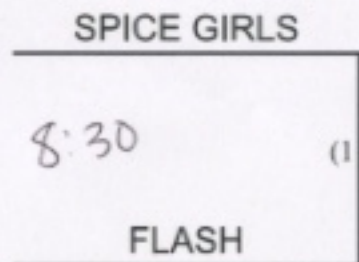

# 4 Teams - 3 Game Guarantee

5/6 Girls  
Court 8

COURT 1 4:00

(8) -----

-----  
L7 If First Loss

Loser's Bracket